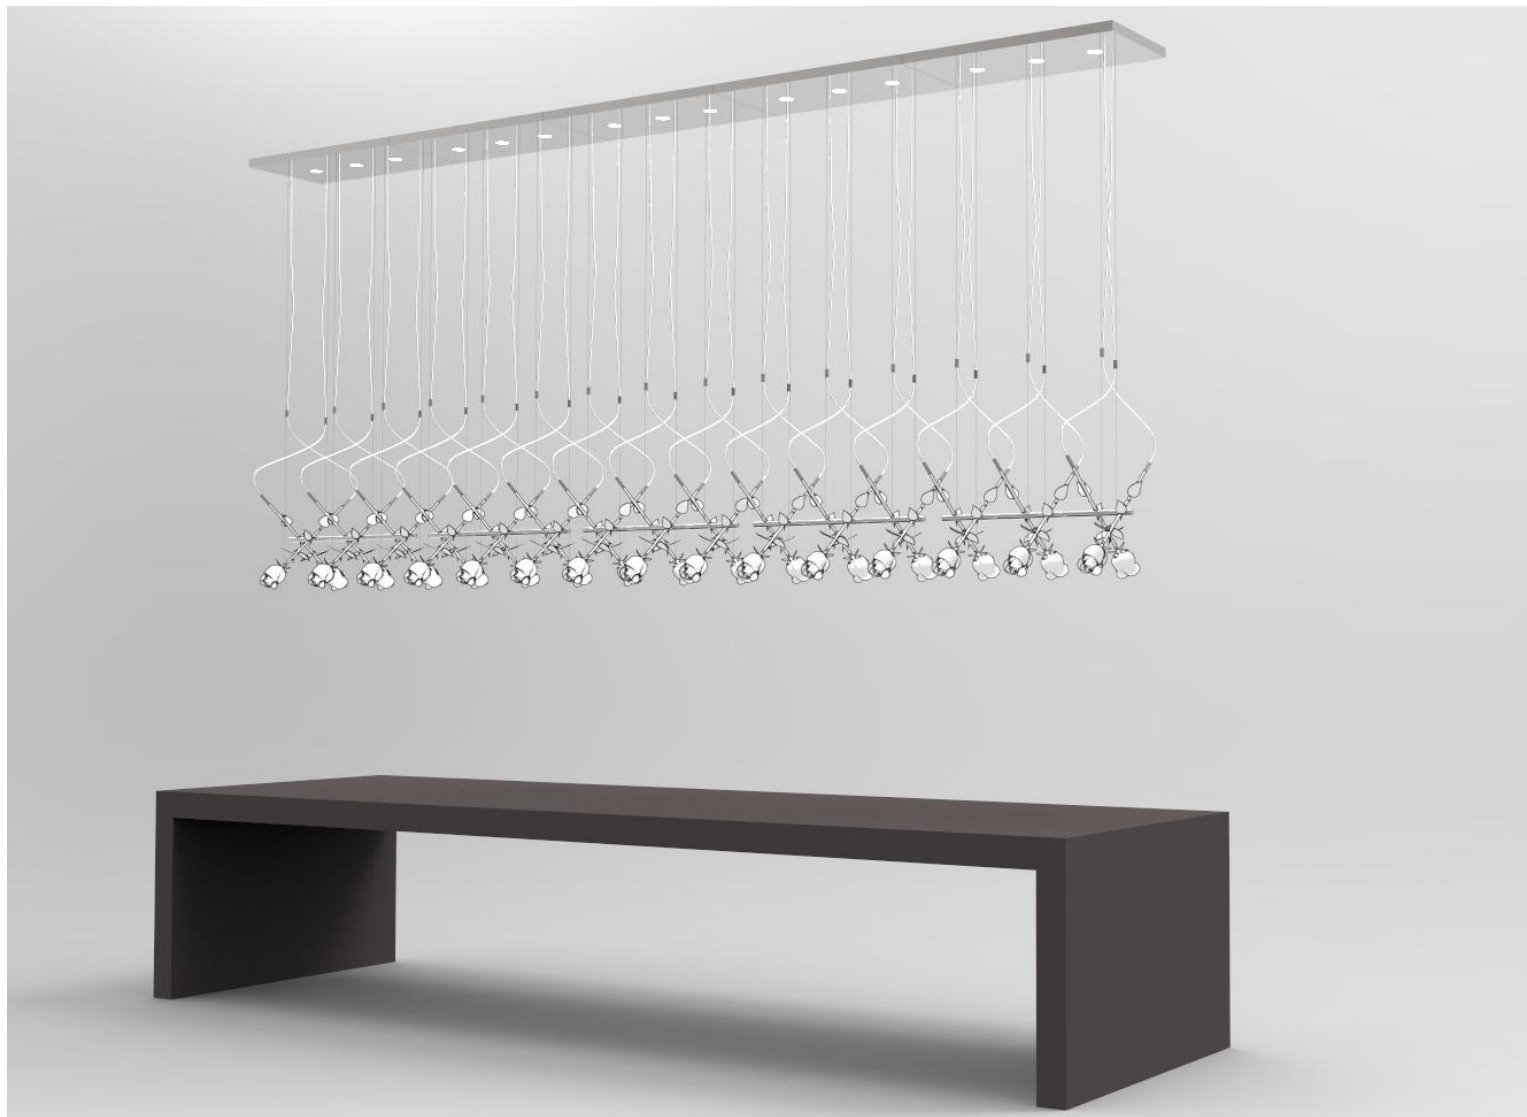

1571

1455

1463

1800

LIGHTSCULPTURES

DESIGNED BY FRANCESCO CAPPUCCIO

LIGHTSCULPTURES

MURANO