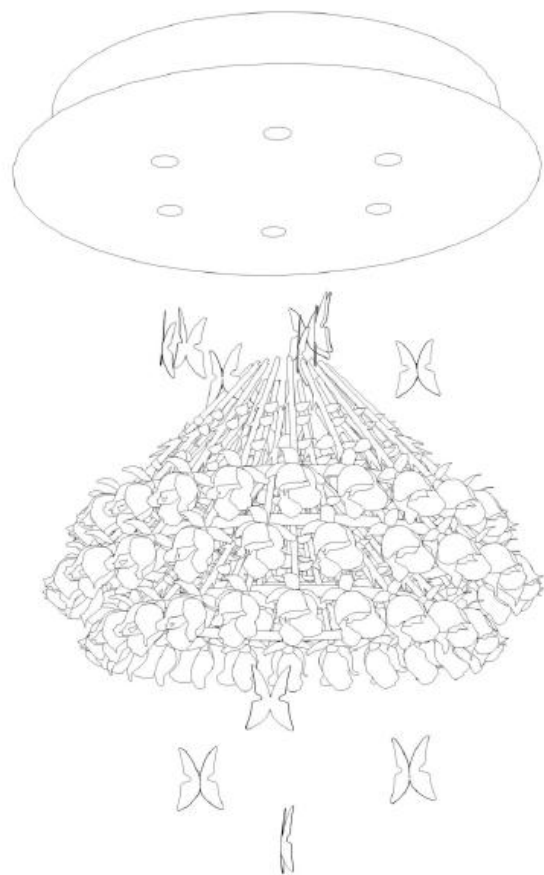

24 CRISTAL/COLORS BUTTERFLY

LIGHTSCULPTURES

DESIGNED BY FRANCESCO CAPPUCCIO

66 BUD ROSES OPAL. G4 5W
13 BUTTERFLY TRANSP/COLORS

LIGHTSCULPTURES

DESIGNED BY FRANCESCO CAPPUCCIO

66 BUD ROSES OPAL. G4 5W

13 BUTTERFLY TRANSP/COLORS