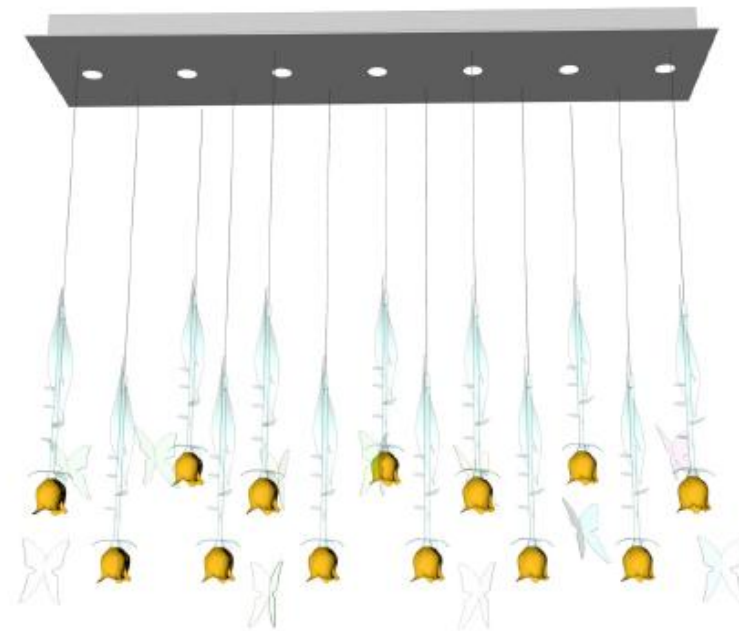

NEW!

BACK BOOTH SETTING

LIGHTSCULPTURES

MURANO

LIGHTSCULPTURES

MURANO

LIGHTSCULPTURES

DESIGNED BY FRANCESCO CAPPUCCIO