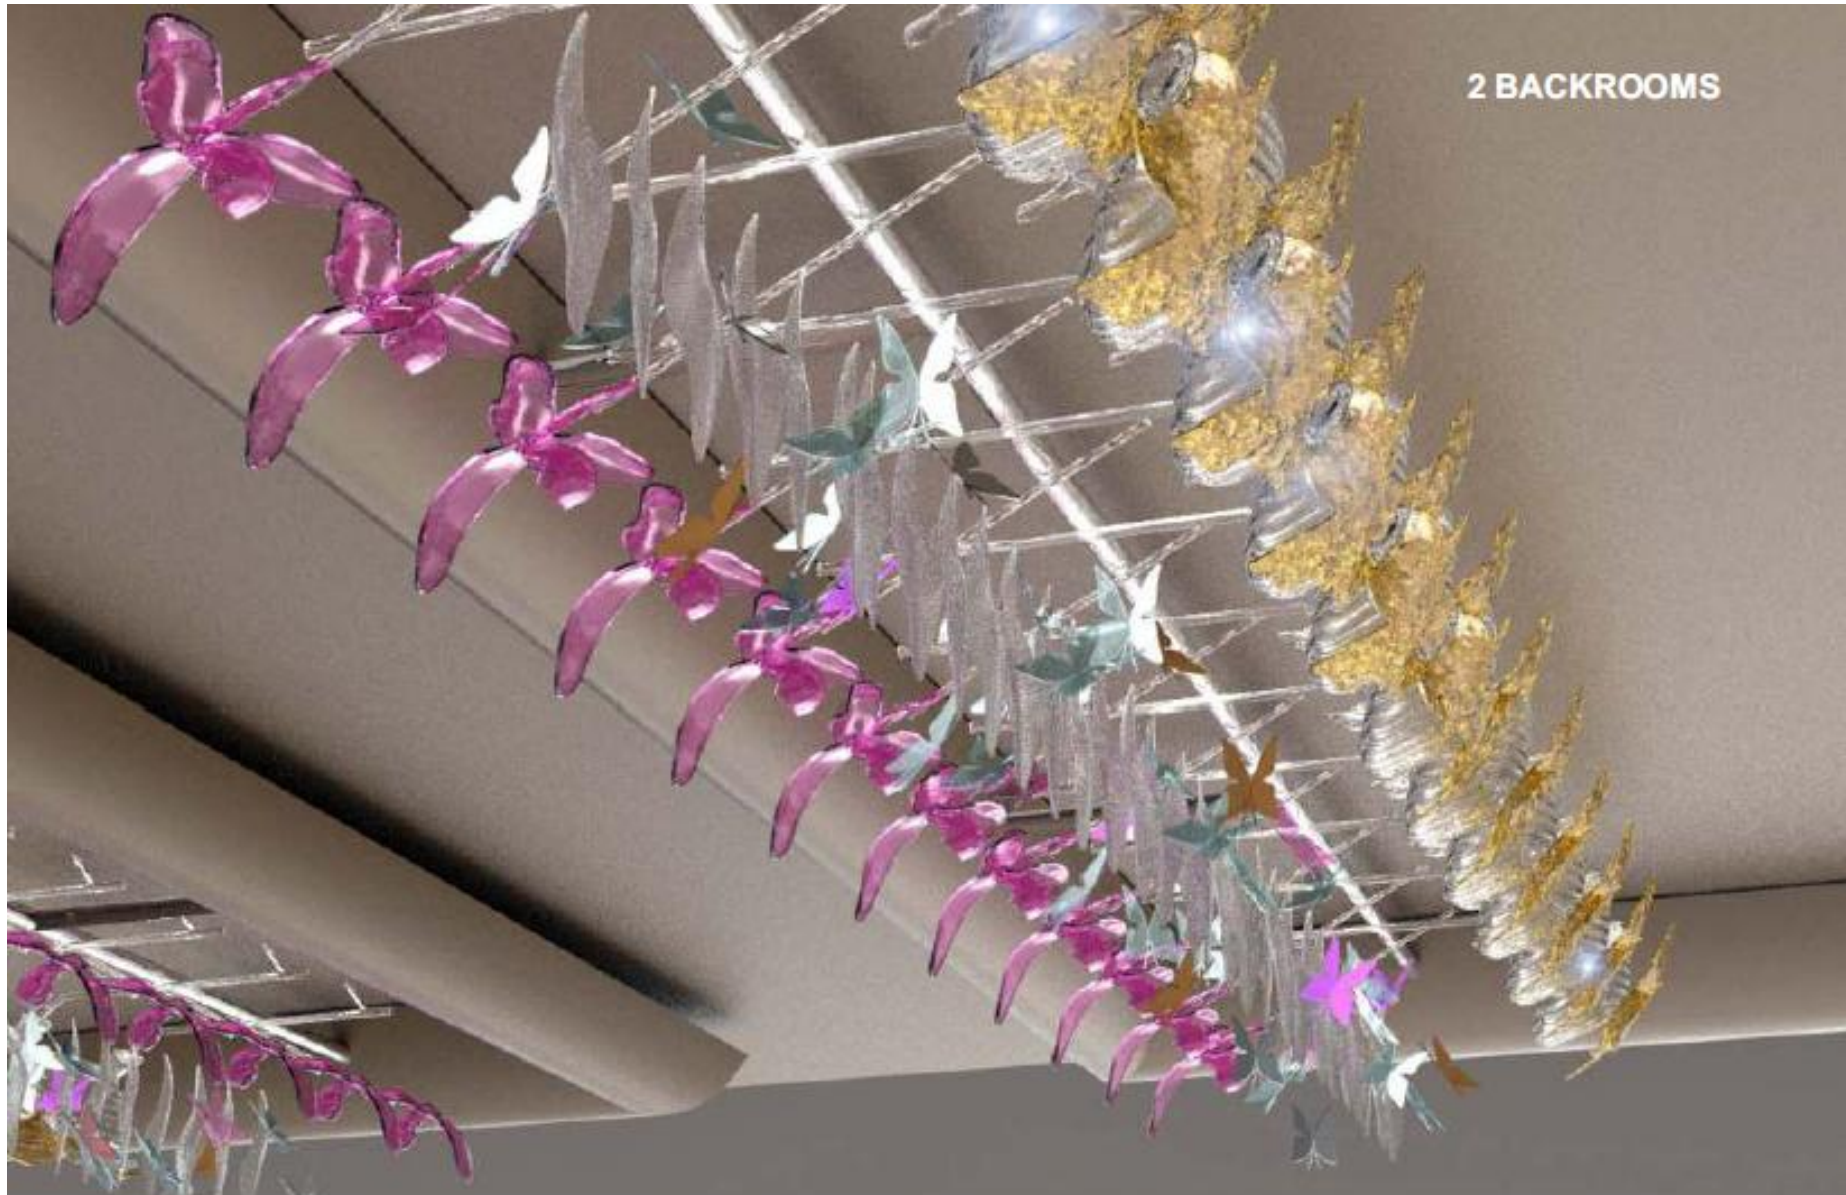

8 SPOTLIGHT LED

LIGHTSCULPTURES

DESIGNED BY FRANCESCO CAPPUCCIO

LIGHTSCULPTURES

DESIGNED BY FRANCESCO CAPPUCCIO

2 BACKROOMS

LIGHTSCULPTURES

DESIGNED BY FRANCESCO CAPPUCCIO