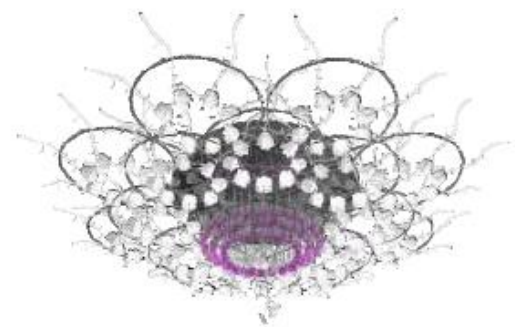

LIGHTSCULPTURES

DESIGNED BY FRANCESCO CAPPUCCIO