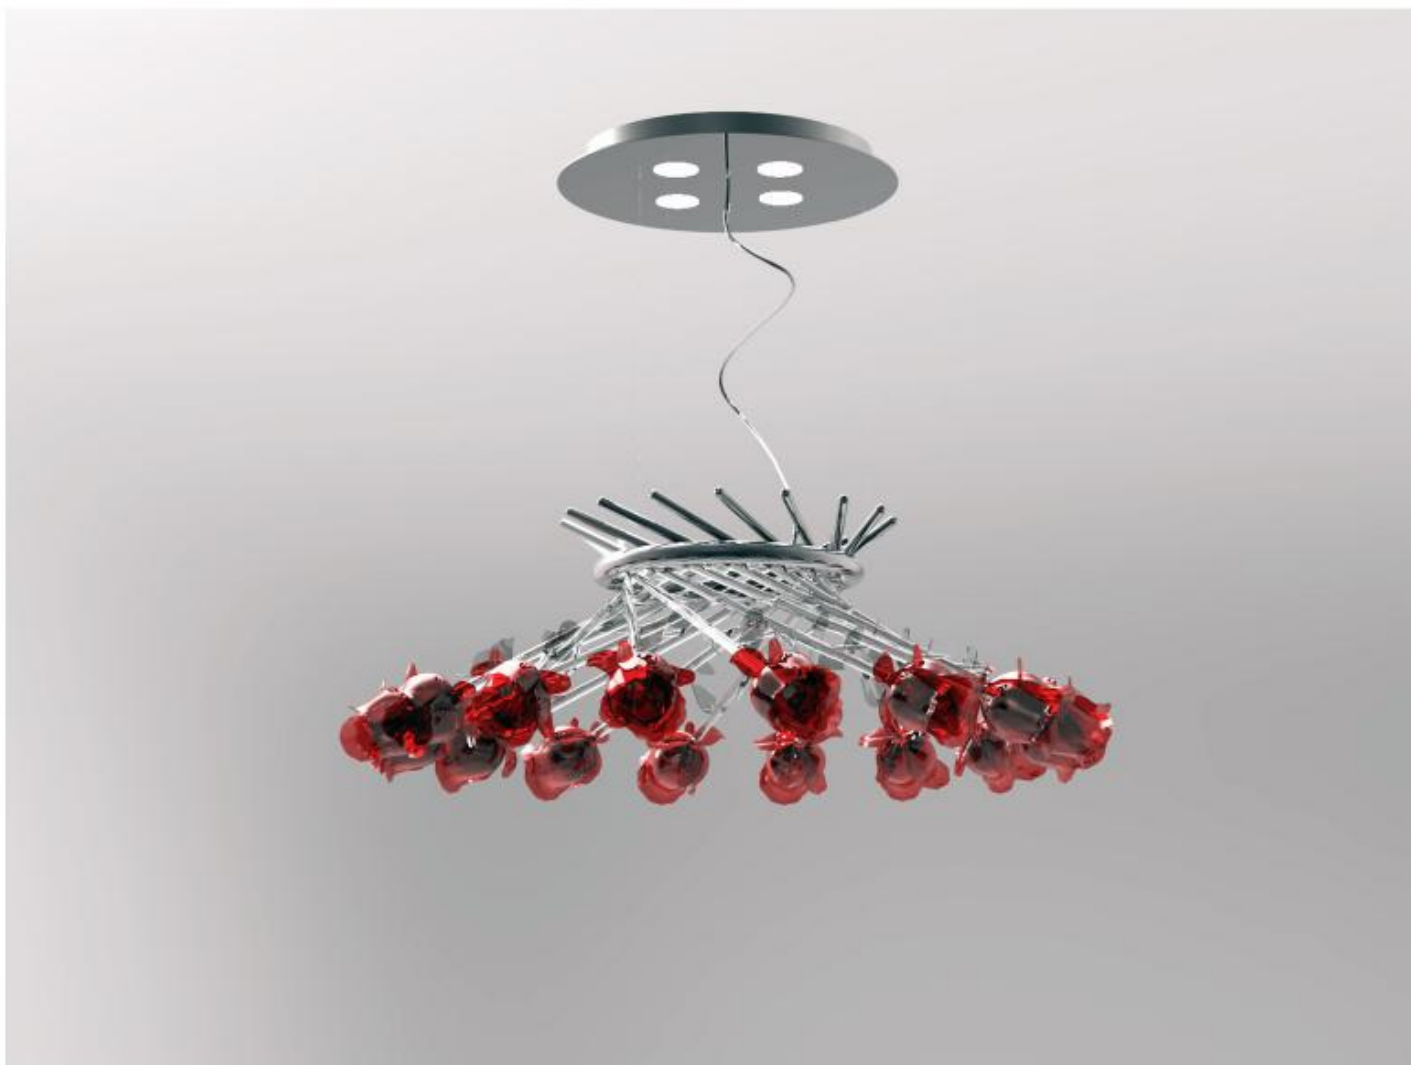

100' x 100' (30' x 30')

100' x 100' (30' x 30')

PRIVATE ROOMS

LIGHTSCULPTURES

DESIGNED BY FRANCESCO CAPPUCCIO

BUTTERFLY

MODEL TWO

LIGHTSCULPTURES