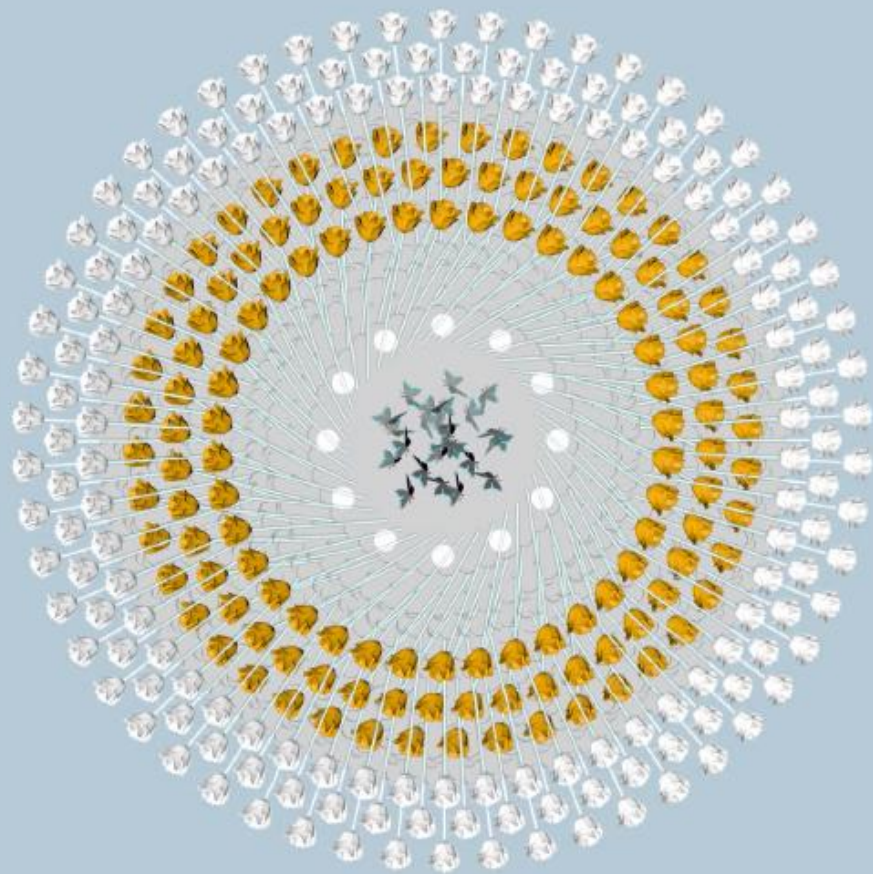

DESIGNED BY FRANCESCO CAPPUCCIO

LIGHTSCULPTURES

DESIGNED BY FRANCESCO CAPPUCCIO

K3

LIGHTSCULPTURES

DESIGNED BY FRANCESCO CAPPUCCIO

LIGHTSCULPTURES
DESIGNED BY FRANCESCO CAPPUCCIO

K4