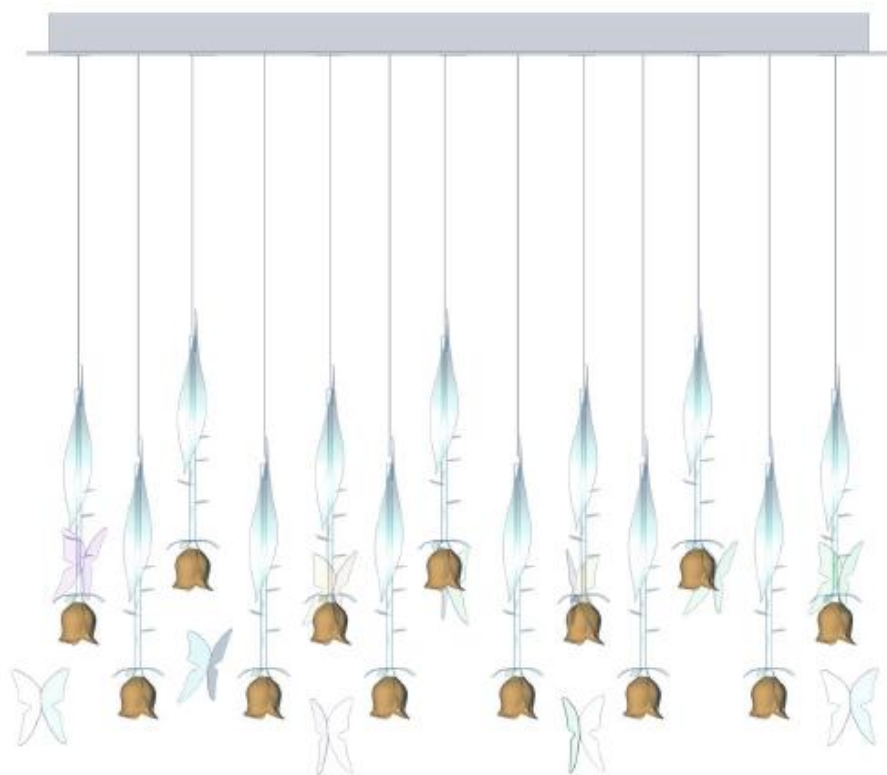

NEW!

BACK BOOTH SETTING

LIGHTSCULPTURES

MURANO

LIGHTSCULPTURES

MURANO

LIGHTSCULPTURES

DESIGNED BY FRANCESCO CAPPUCCIO