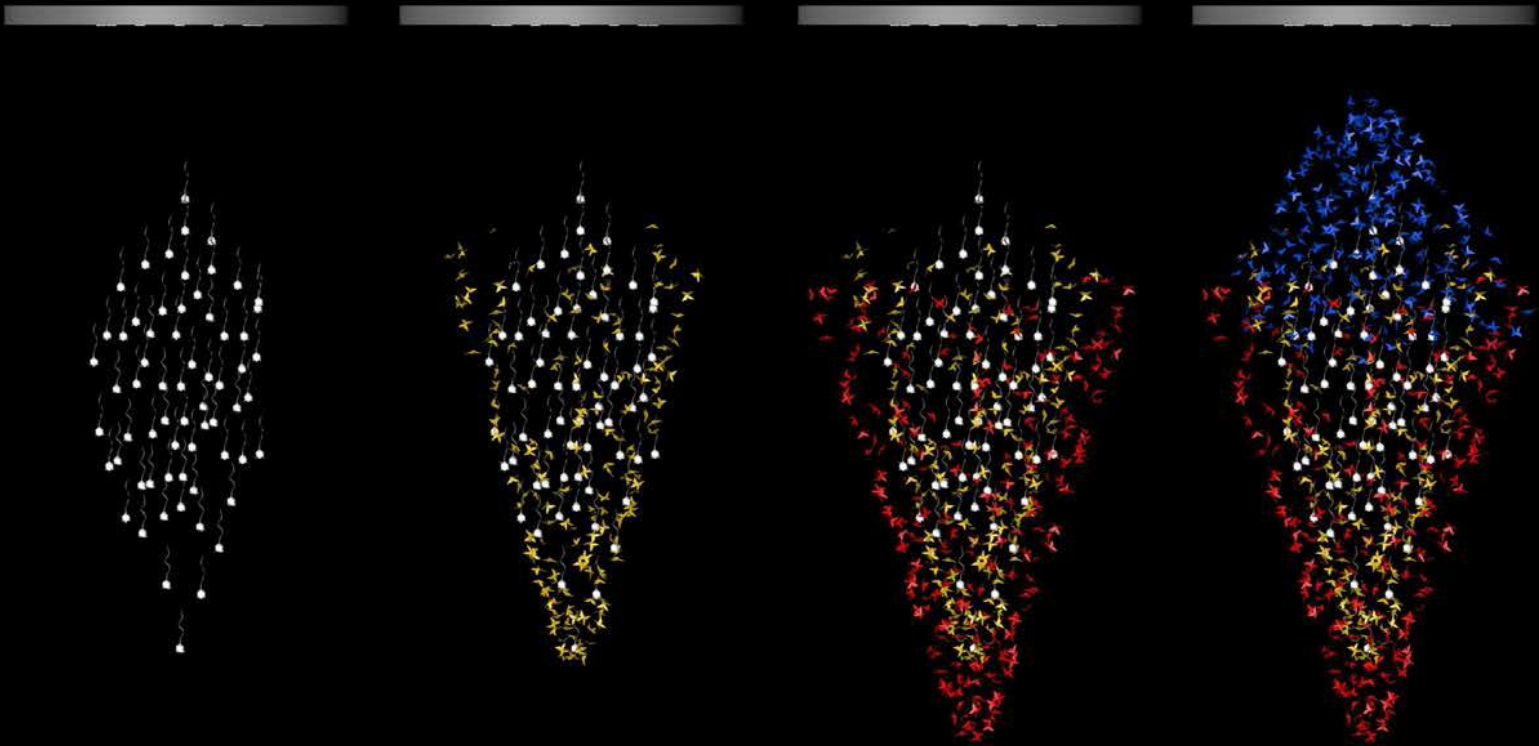

MURANO

couple chand. with flex
2 colors 9 piece each

"Avatar fighting"

100 cm?

LIGHTSCULPTURES

MURANO

LIGHTSCULPTURES

M U R A N O