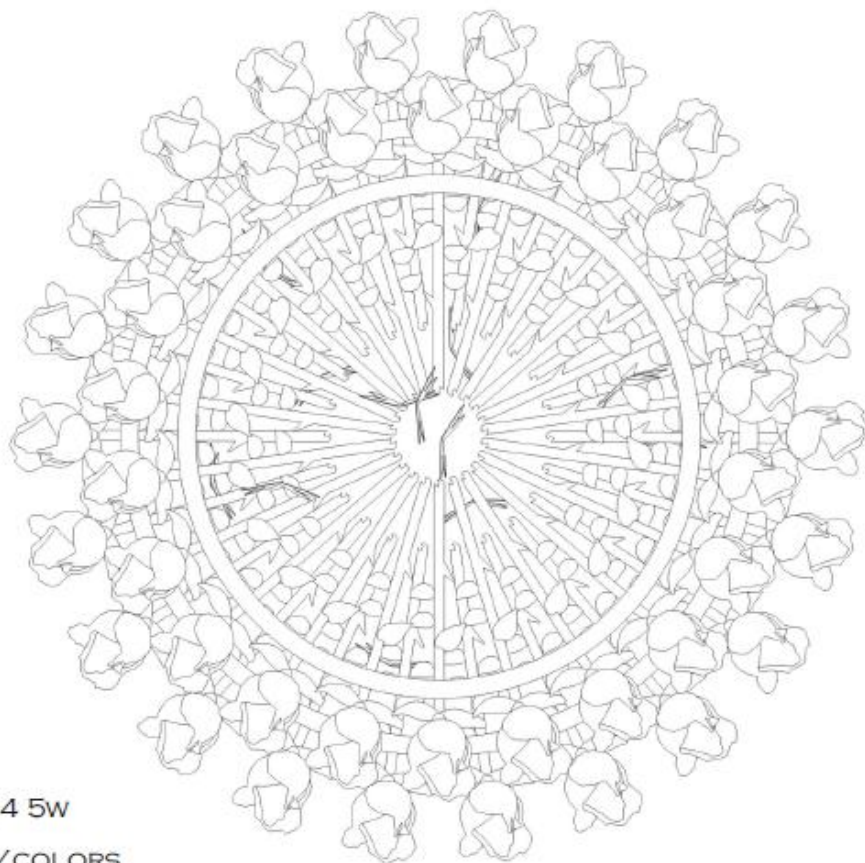

24 CRISTAL/COLORS BUTTERFLY

LIGHTSCULPTURES

DESIGNED BY FRANCESCO CAPPUCCIO

66 BUD ROSES OPAL. G4 5W
13 BUTTERFLY TRANSP/COLORS

LIGHTSCULPTURES

DESIGNED BY FRANCESCO CAPPUCCIO

66 BUD ROSES OPAL. G4 5W

13 BUTTERFLY TRANSP/COLORS