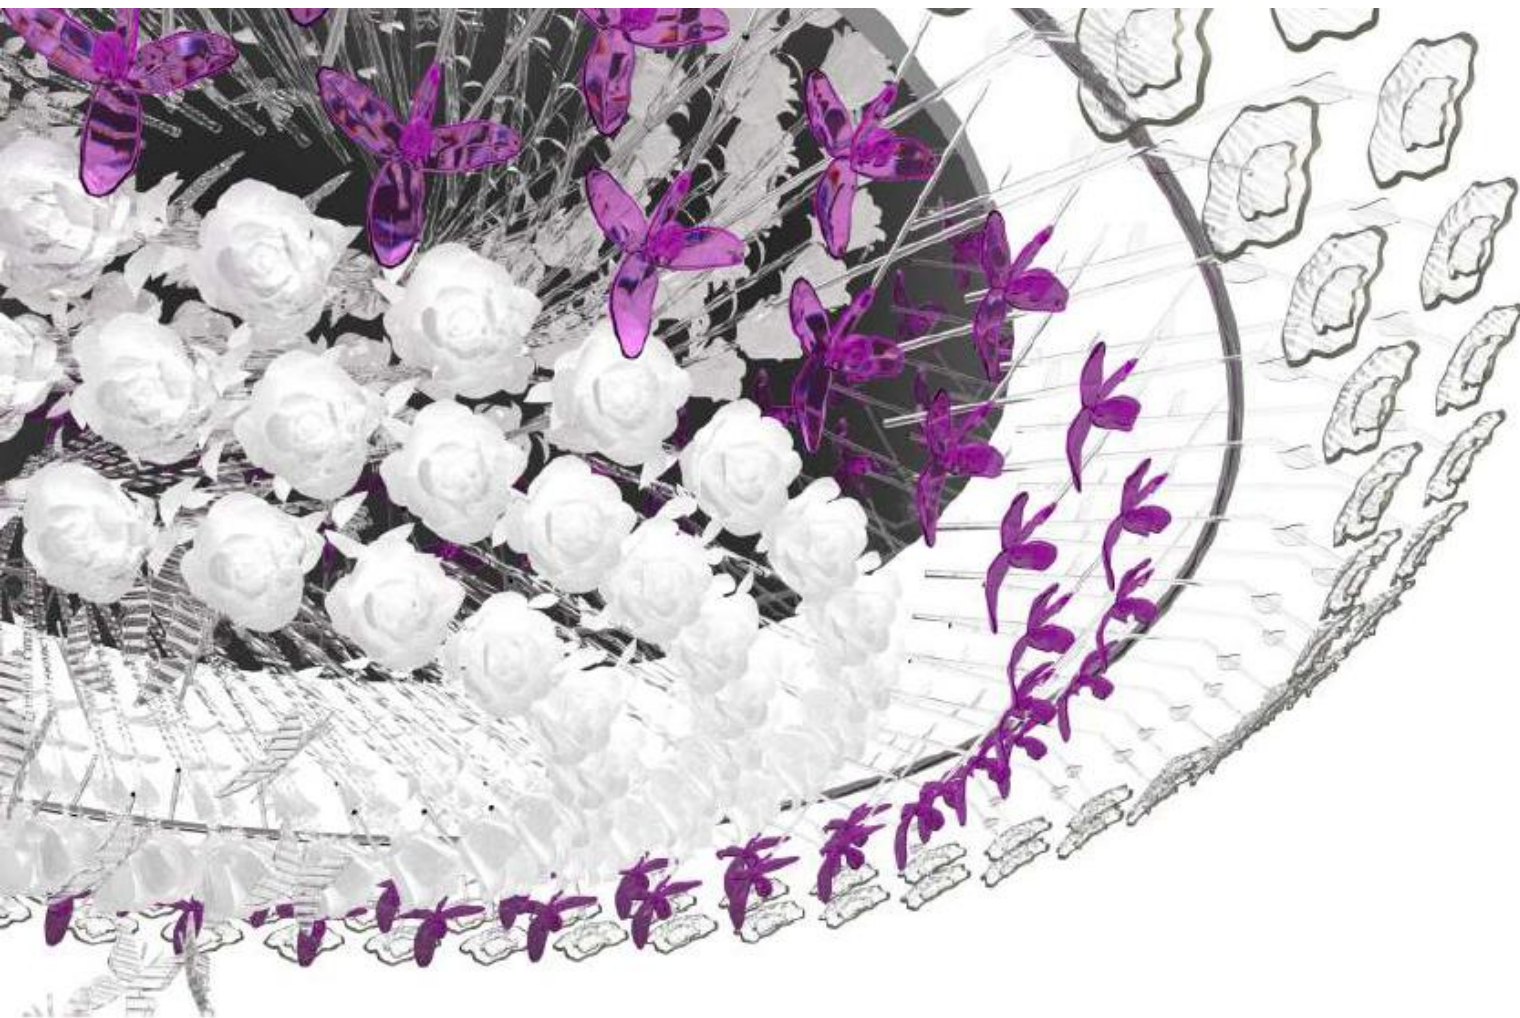

LIGHTSCULPTURES

DESIGNED BY FRANCESCO CAPPUCCIO