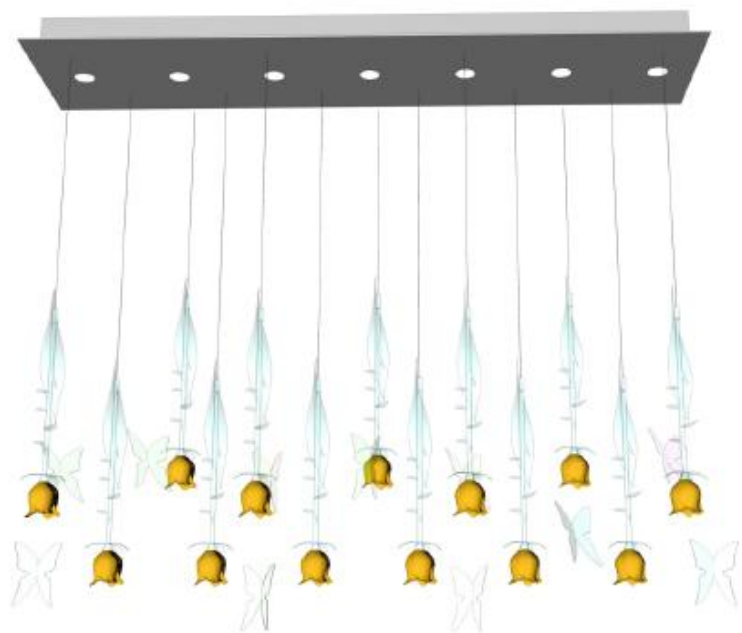

NEW!

BACK BOOTH SETTING

LIGHTSCULPTURES

MURANO

LIGHTSCULPTURES

MURANO

LIGHTSCULPTURES

DESIGNED BY FRANCESCO CAPPUCCIO