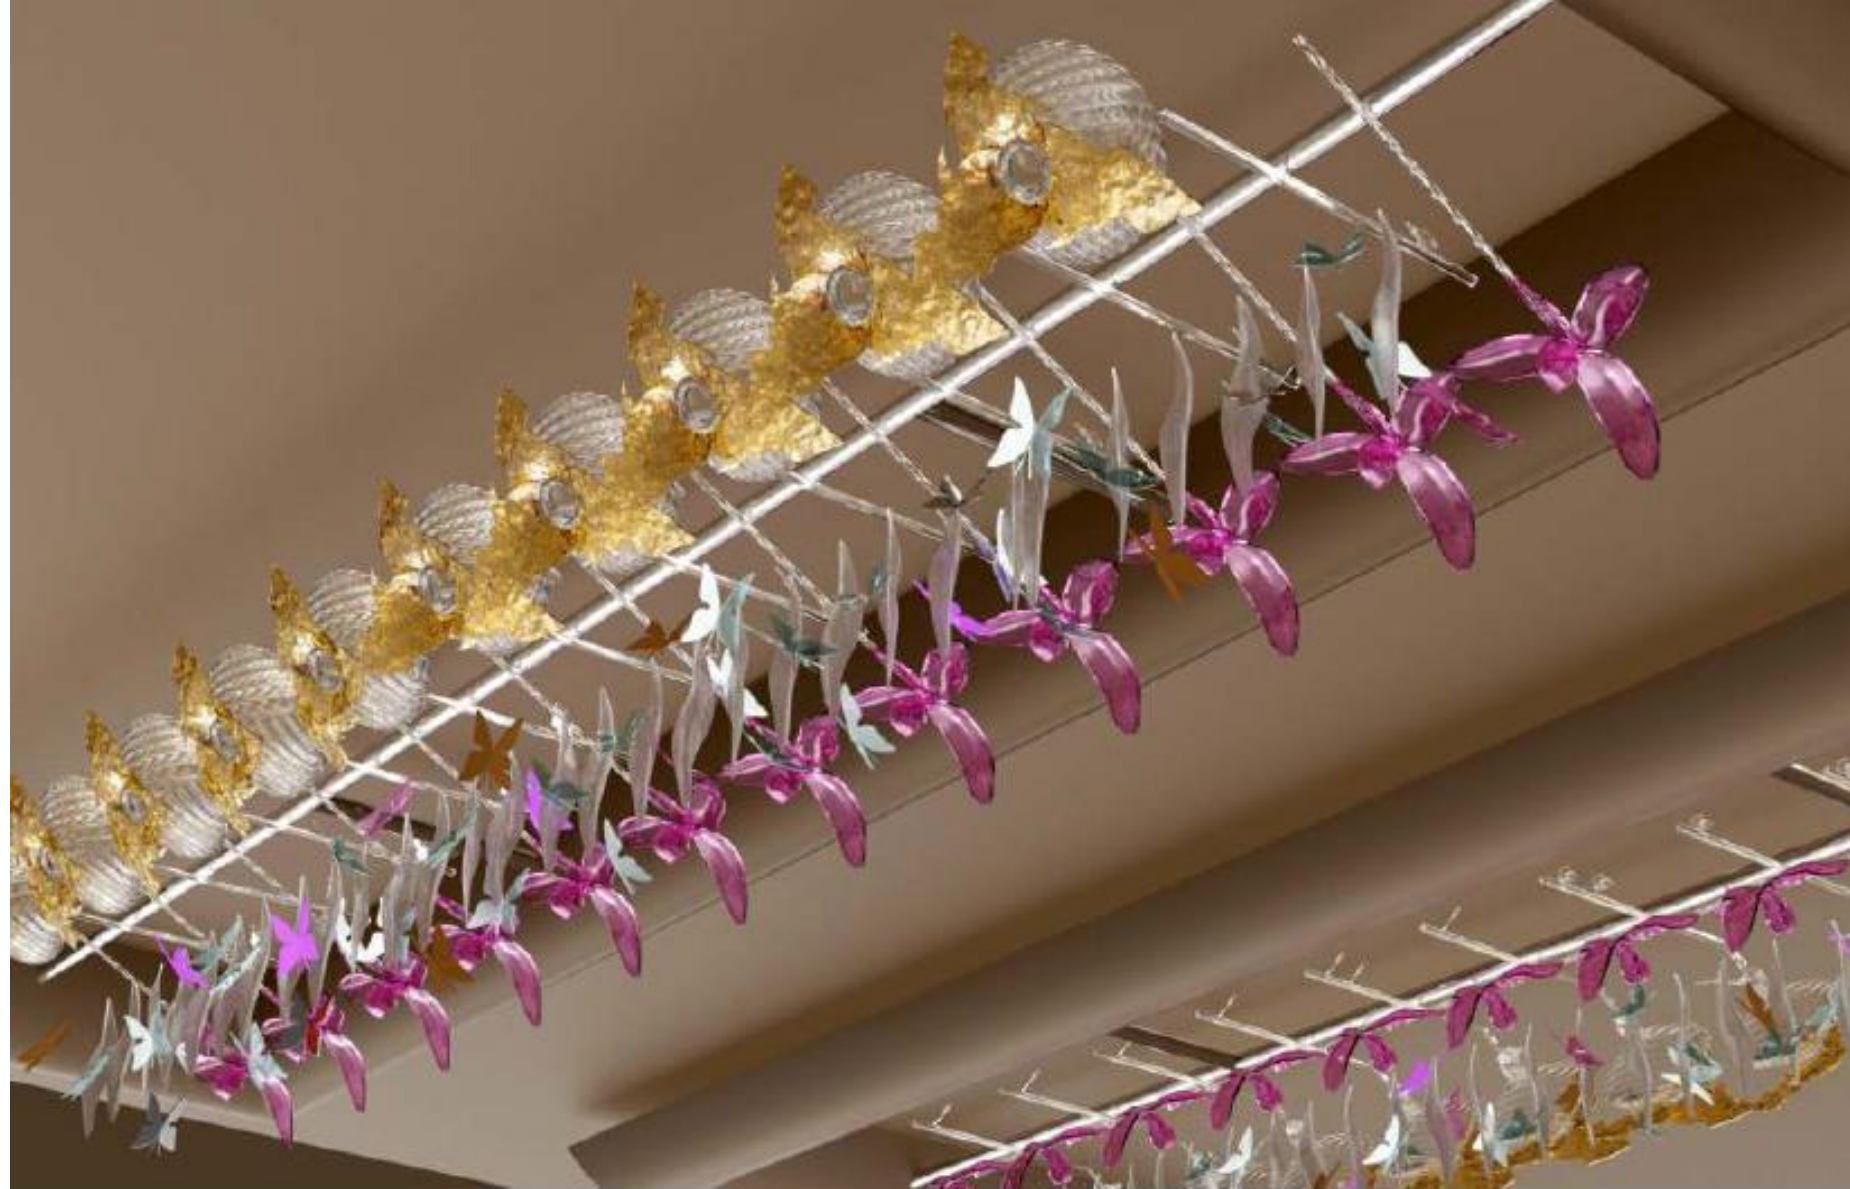

8 SPOTLIGHT LED

LIGHTSCULPTURES

DESIGNED BY FRANCESCO CAPPUCCIO

LIGHTSCULPTURES

DESIGNED BY FRANCESCO CAPPUCCIO

2 BACKROOMS

LIGHTSCULPTURES

DESIGNED BY FRANCESCO CAPPUCCIO