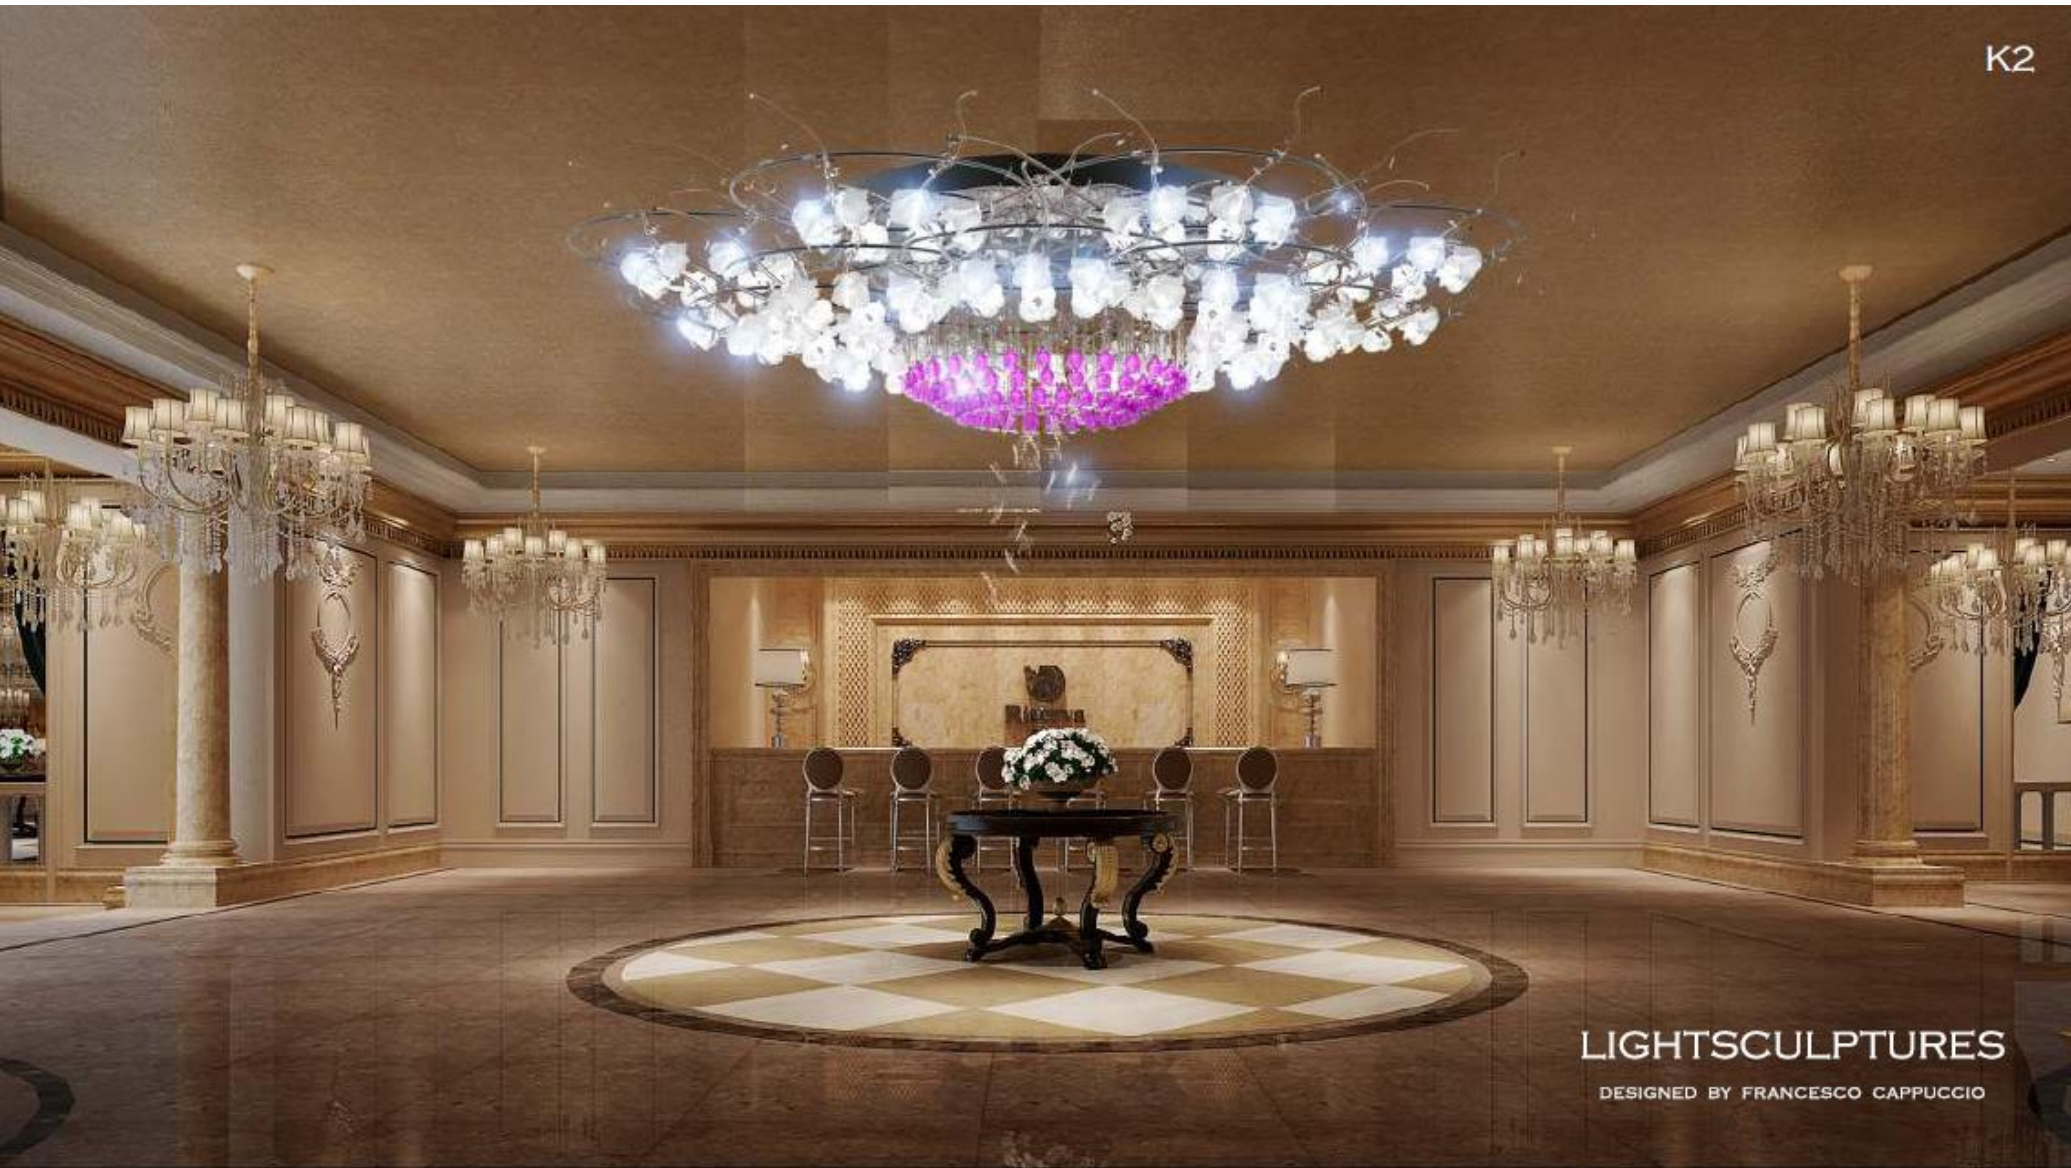

LIGHTSCULPTURES

DESIGNED BY FRANCESCO CAPPUCCIO

LIGHTSCULPTURES

DESIGNED BY FRANCESCO CAPPUCCIO

K2

LIGHTSCULPTURES

DESIGNED BY FRANCESCO CAPPUCCIO

LIGHTSCULPTURES