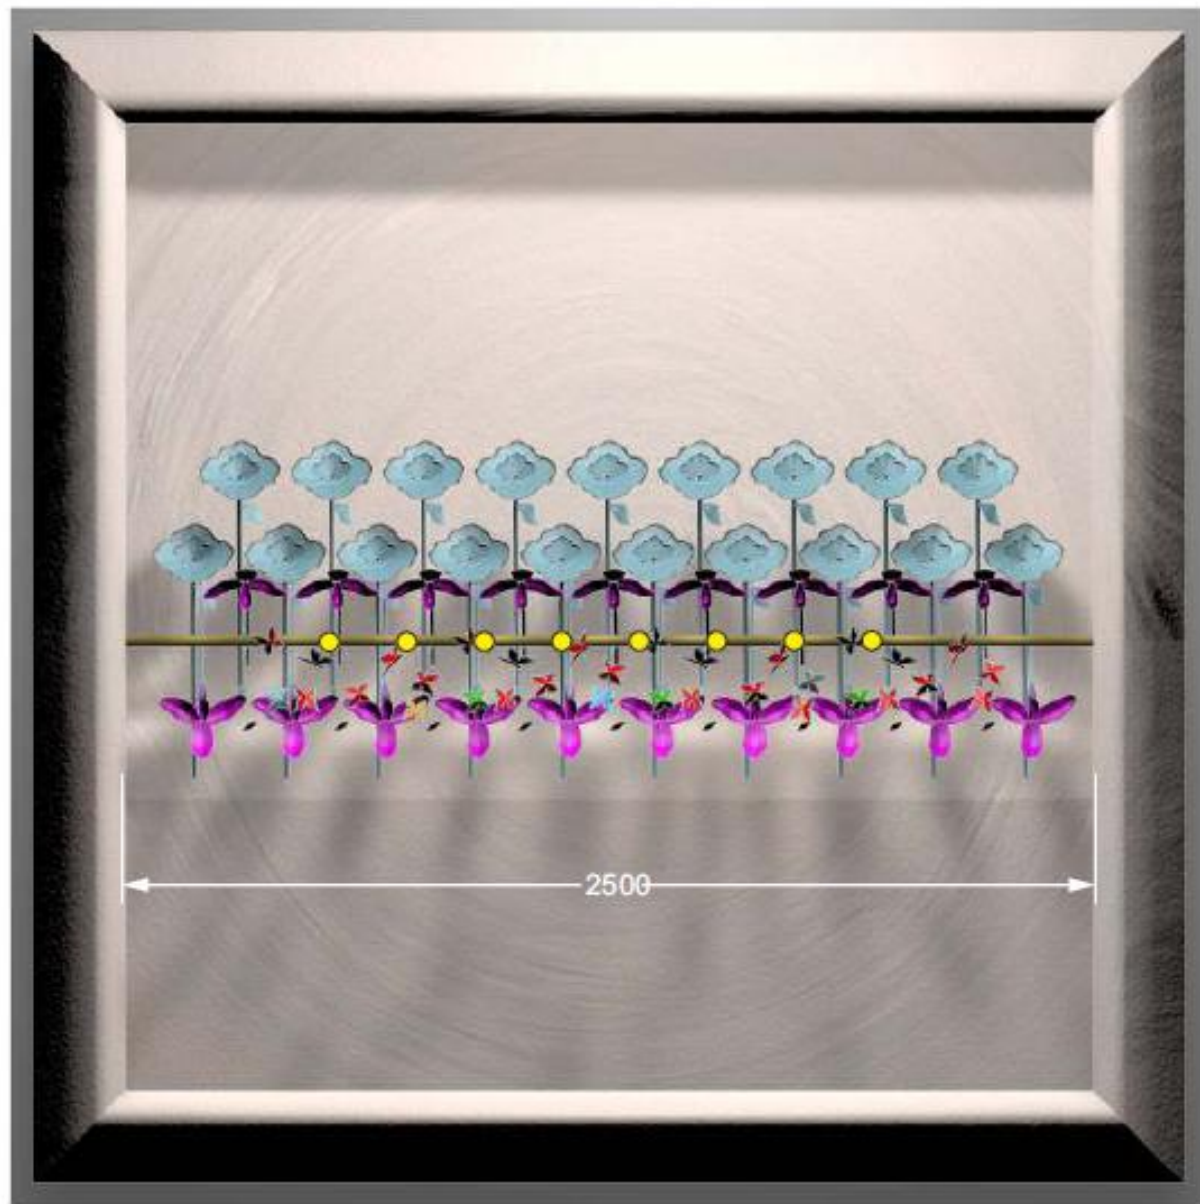

LIGHTSCULPTURES

DESIGNED BY FRANCESCO CAPPUCCIO