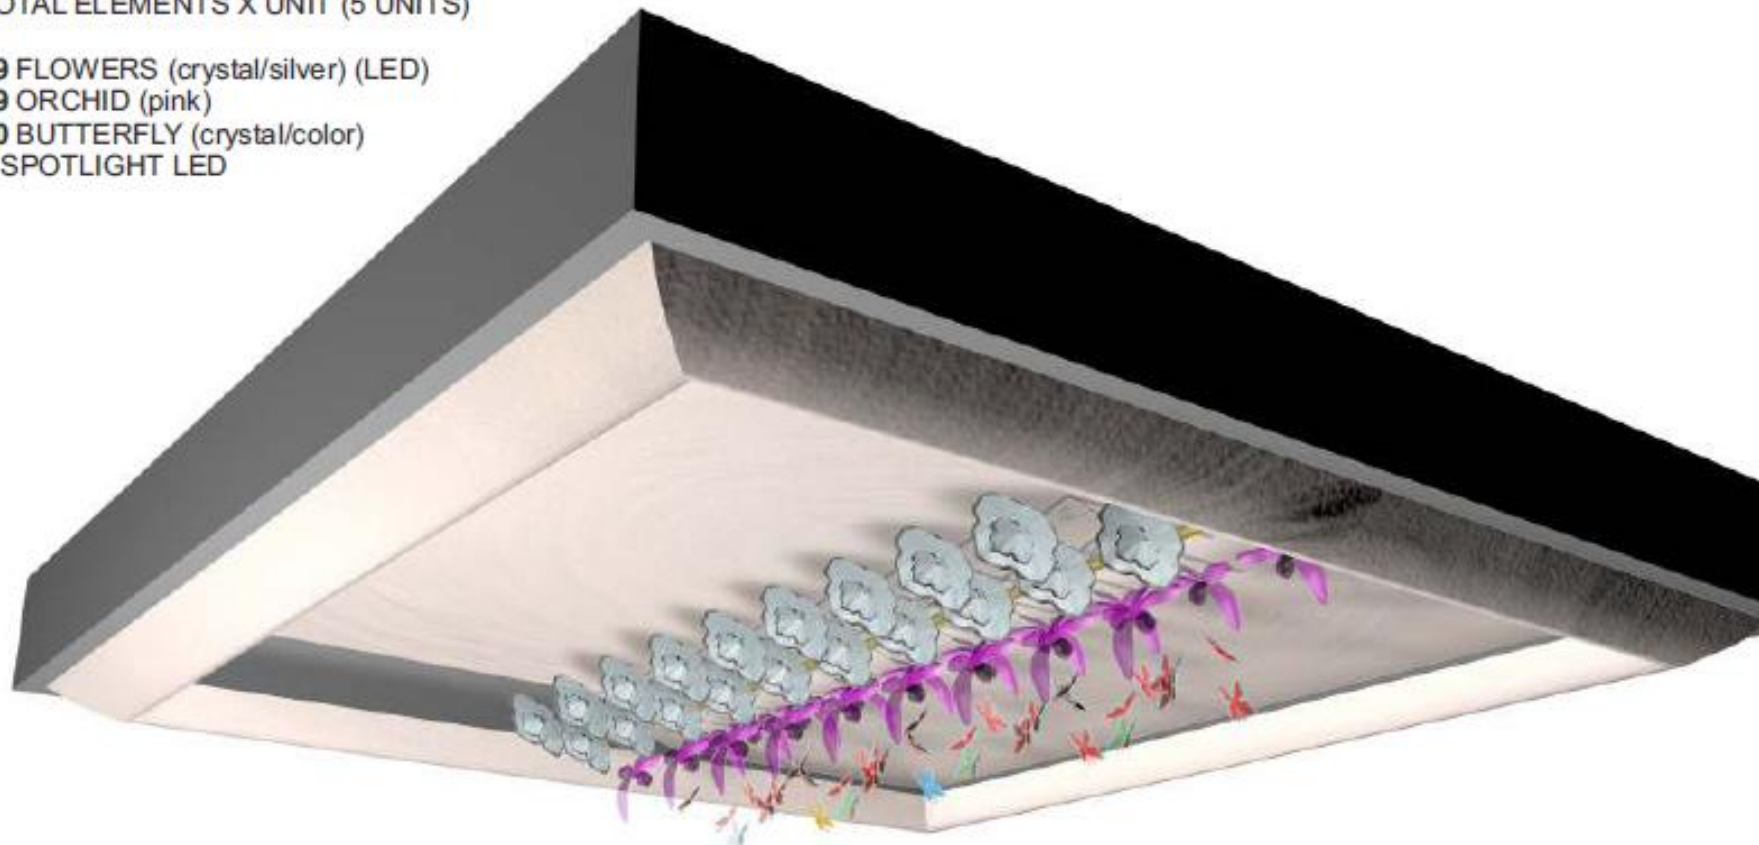

TOTAL ELEMENTS X UNIT (5 UNITS)

19 FLOWERS (crystal/silver) (LED)

19 ORCHID (pink)

30 BUTTERFLY (crystal/color)

8 SPOTLIGHT LED

LIGHTSCULPTURES

DESIGNED BY FRANCESCO CAPPUCCIO