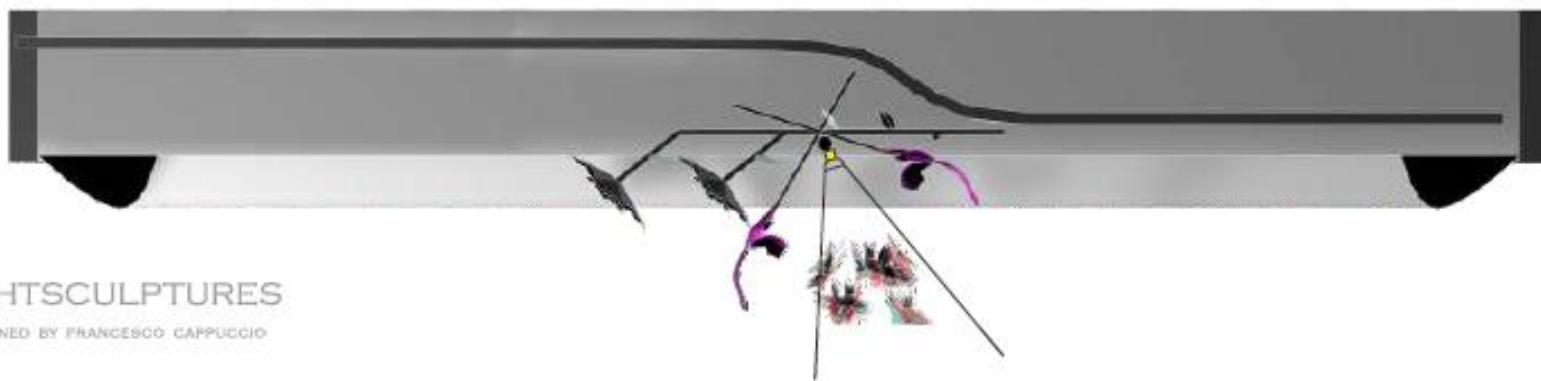

8 SPOTLIGHT LED

LIGHTSCULPTURES

DESIGNED BY FRANCESCO CAPPUCCIO

LIGHTSCULPTURES

DESIGNED BY FRANCESCO CAPPUCCIO

2 BACKROOMS

LIGHTSCULPTURES

DESIGNED BY FRANCESCO CAPPUCCIO