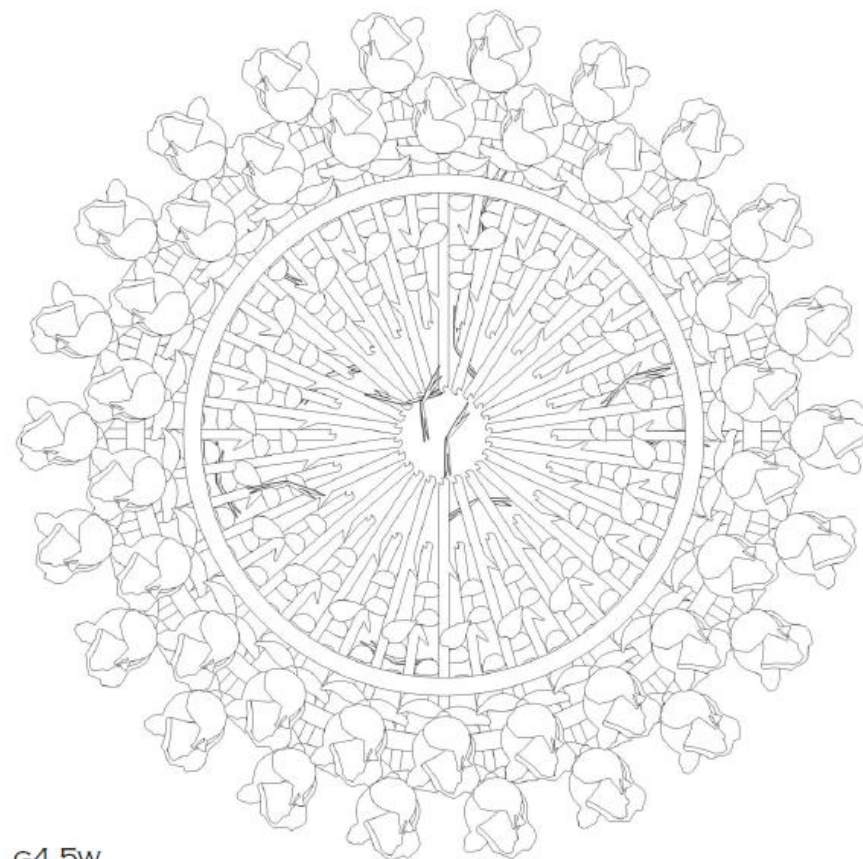

24 CRISTAL/COLORS BUTTERFLY

LIGHTSCULPTURES

DESIGNED BY FRANCESCO CAPPUCCIO

66 BUD ROSES OPAL. G4 5W
13 BUTTERFLY TRANSP/COLORS

LIGHTSCULPTURES

DESIGNED BY FRANCESCO CAPPUCCIO

66 BUD ROSES OPAL. G4 5W

13 BUTTERFLY TRANSP/COLORS