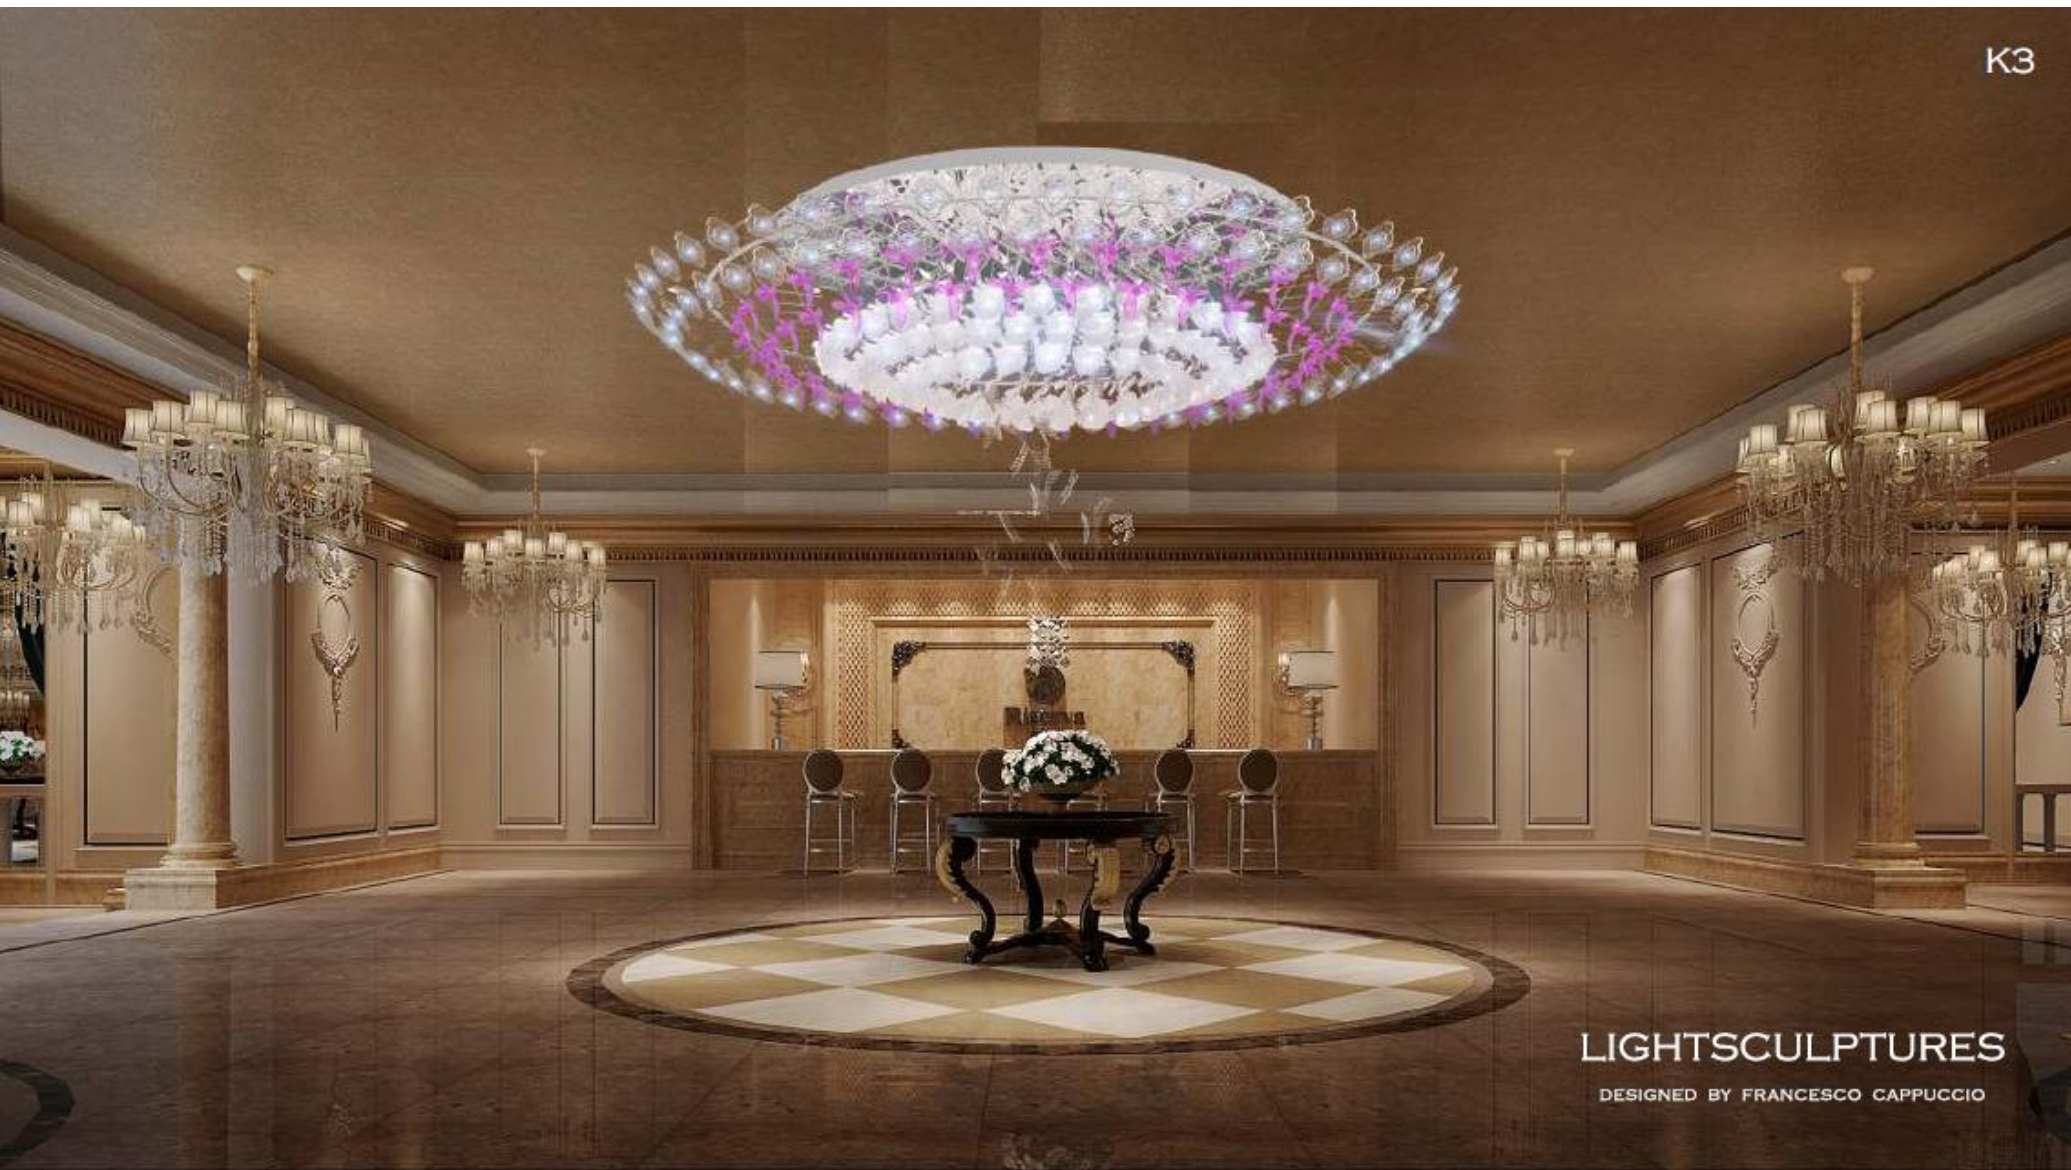

K3

LIGHTSCULPTURES

DESIGNED BY FRANCESCO CAPPUCCIO