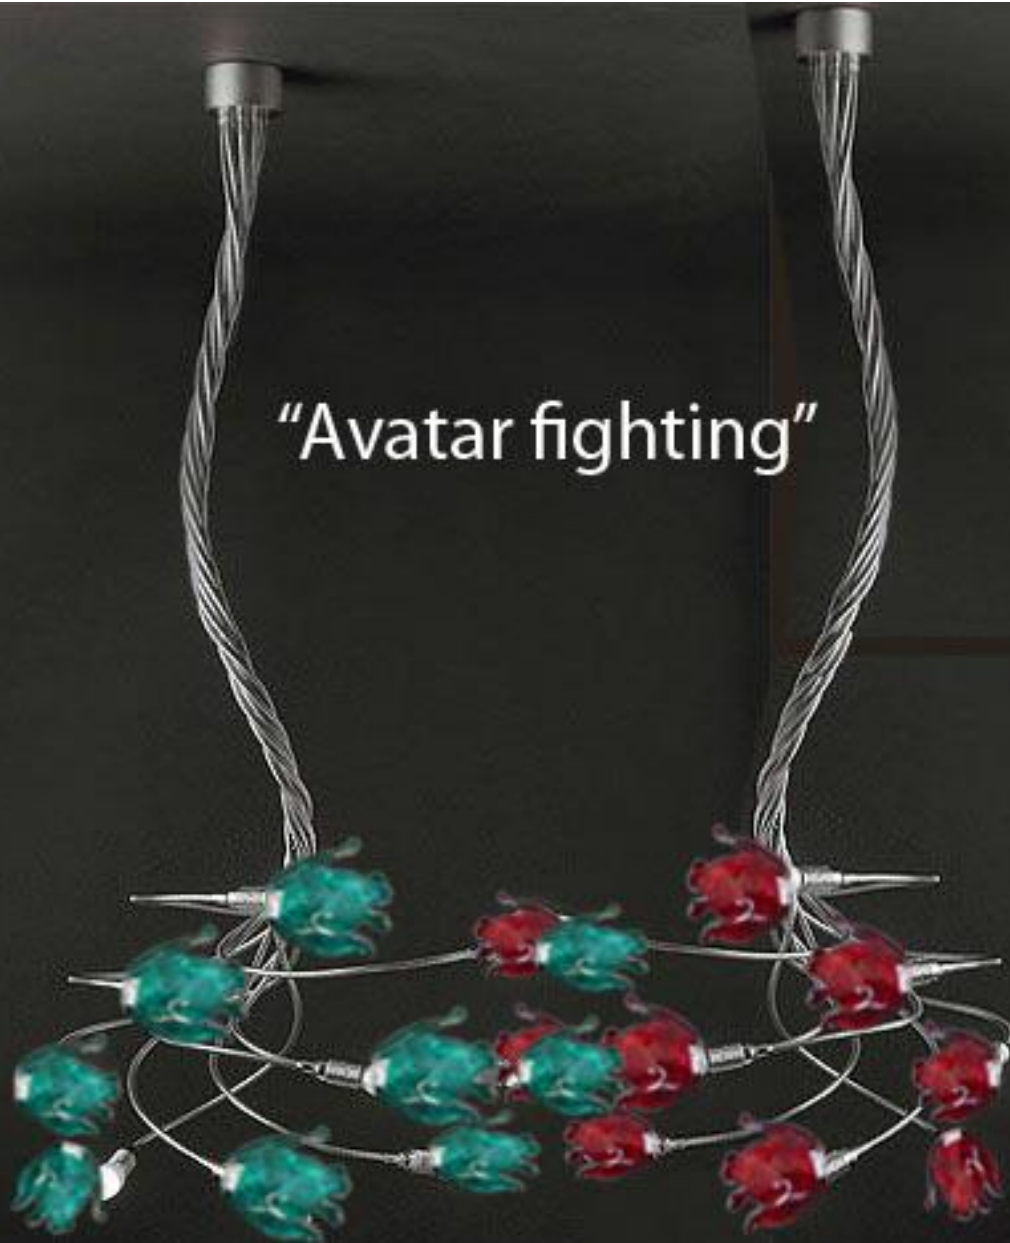

"Avatar fighting"

100 cm?