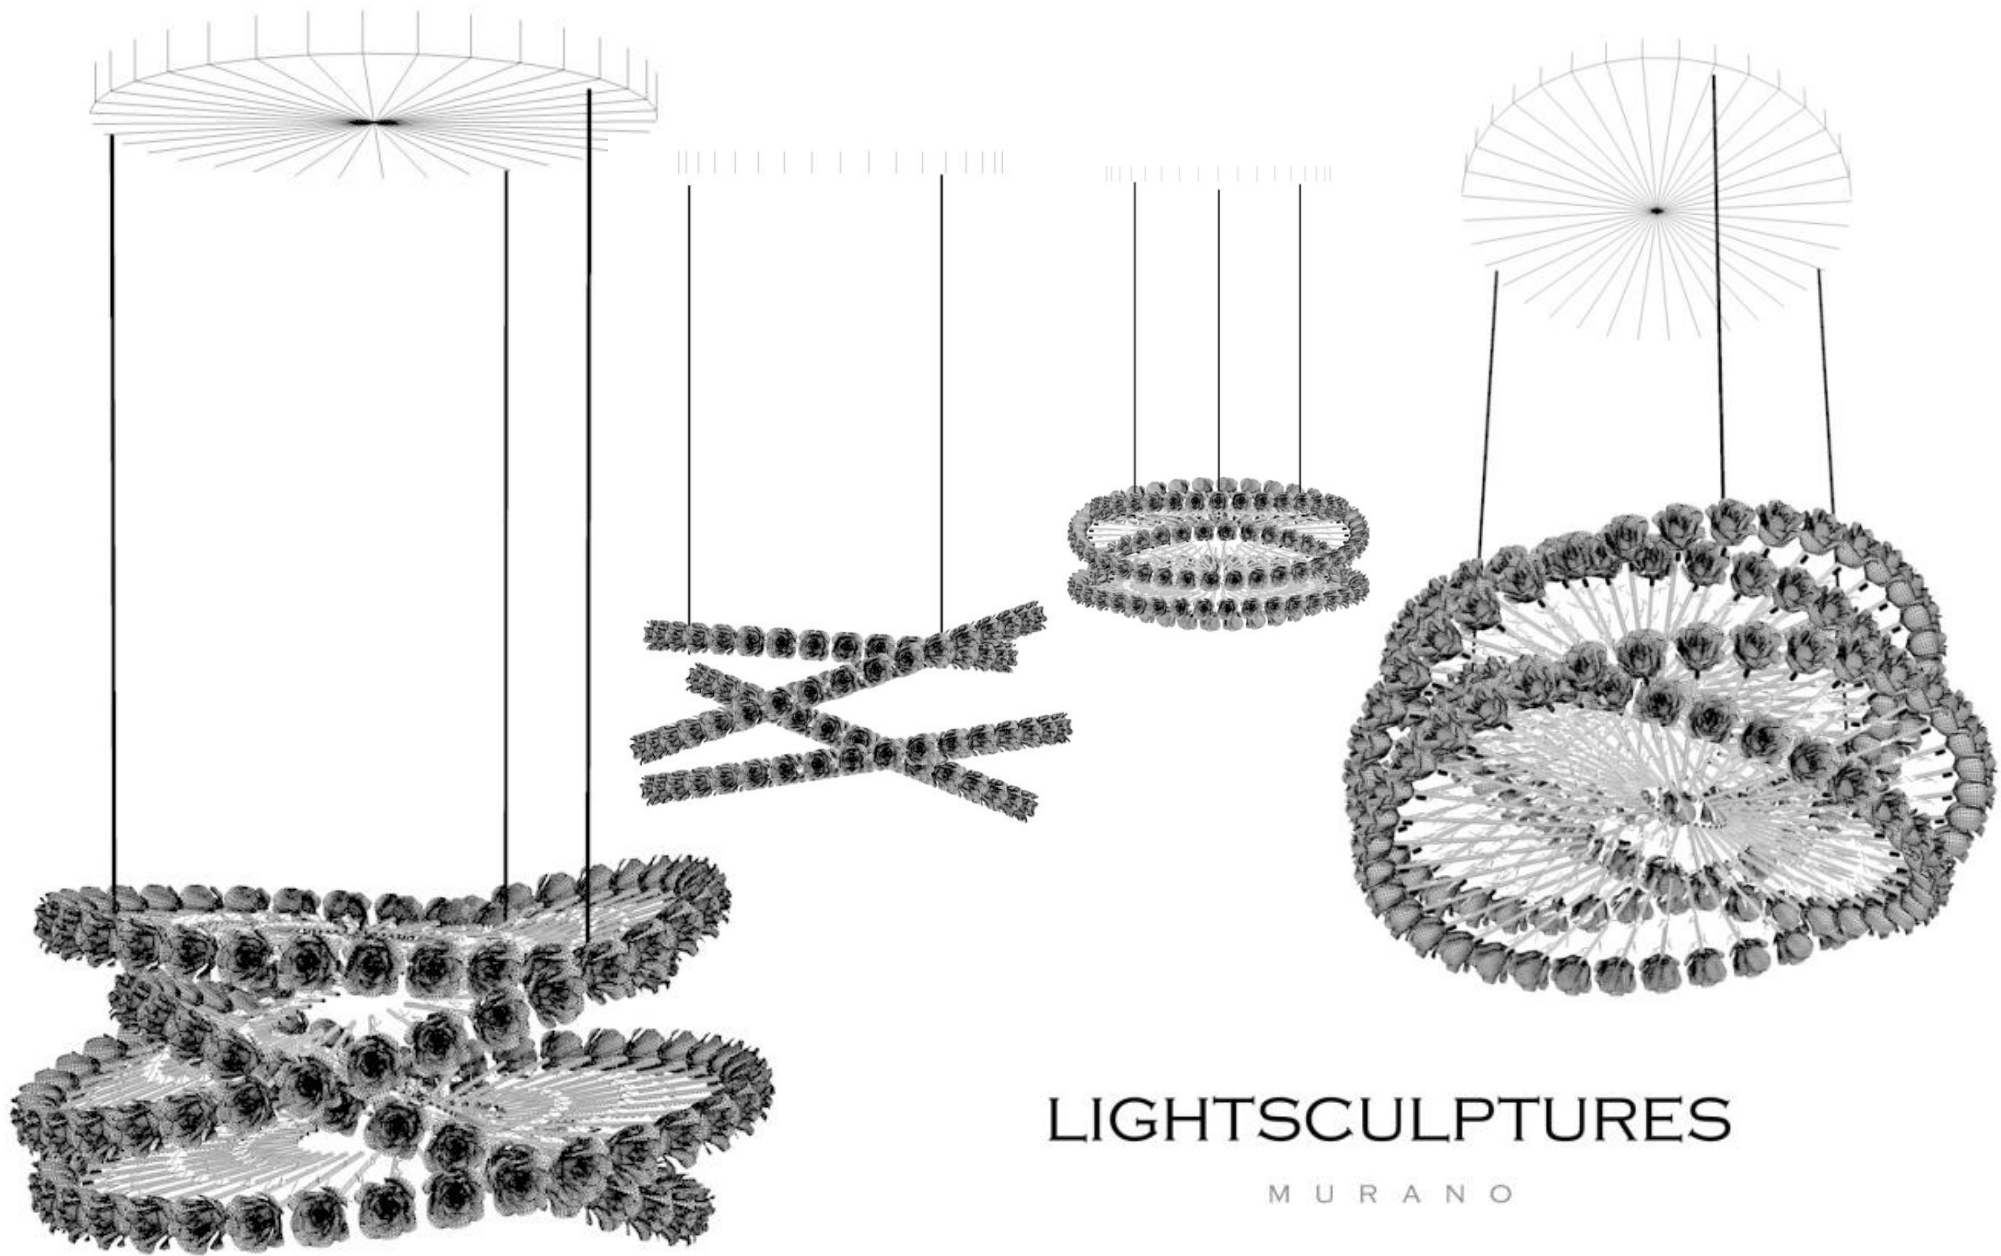

LIGHTSCULPTURES

MURANO