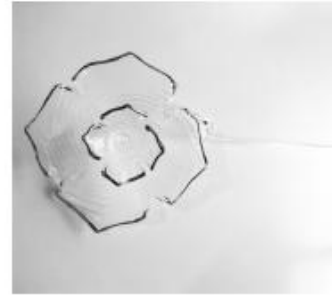

DRAGON KING RESTAURANT

ORCHID