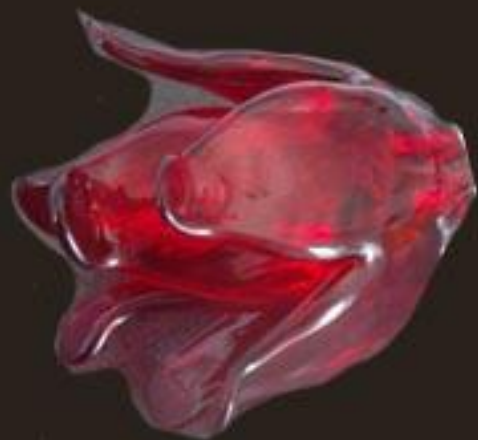

couple chand. with flex
2 colors 9 piece each