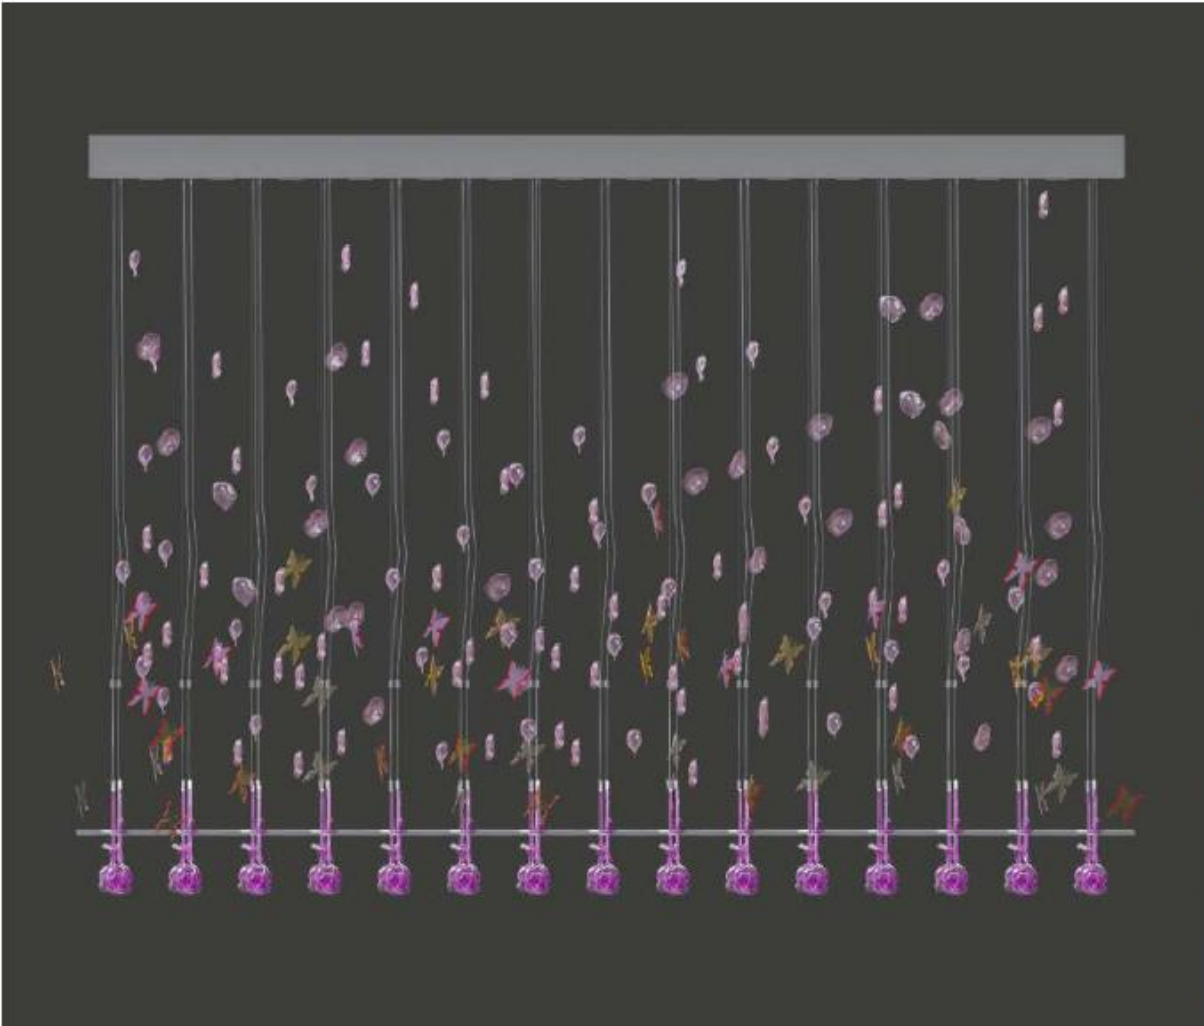

CHEF WONG PRIVATE RESIDENCE

LIGHTSCULPTURES
MURANO

CHEF WONG PRIVATE RESIDENCE

LIGHTSCULPTURES
MURANO

STEEL CHROME FITTING- 6 SPOTLIGHT LED + 18 LED (BUDS)

24 CRISTAL/COLORS BUTTERFLY - 18 BUD ROSES GOLD - 48 PETALS GOLD