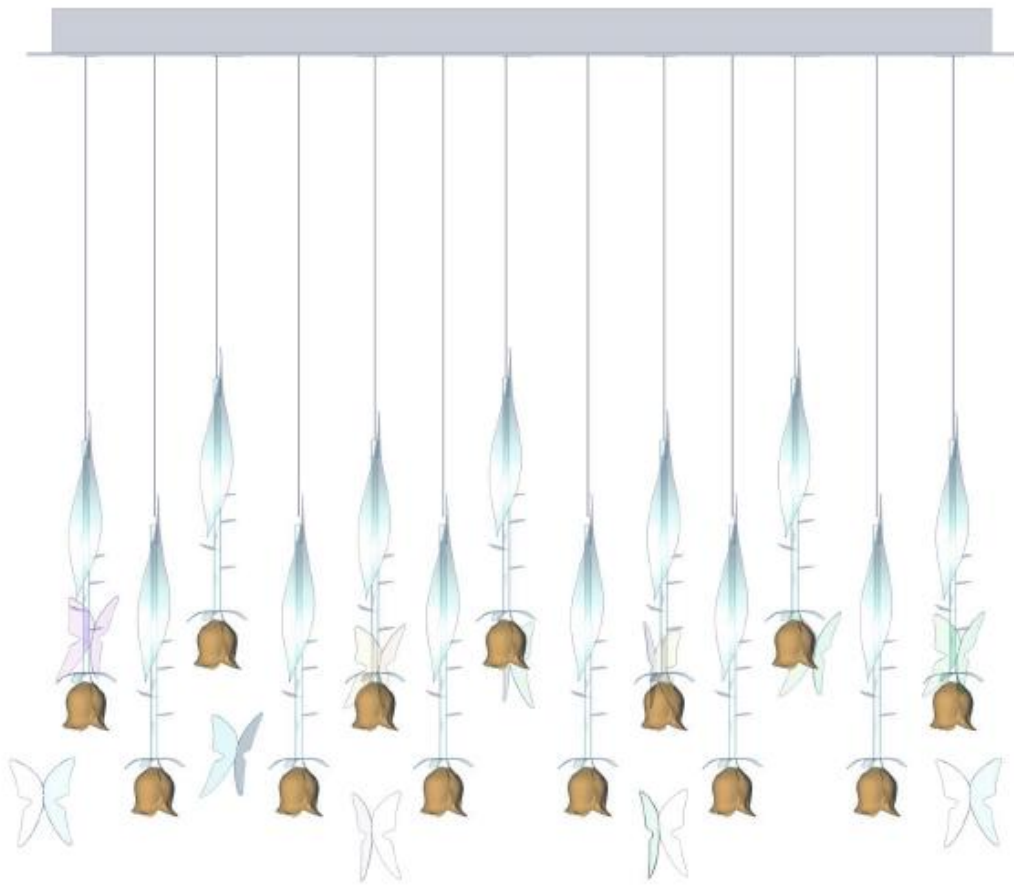

13 BUD ROSES GOLD. G4 5W

13 LEAF CRISTAL

13 BUTTERFLY TRANSP/COLORS

LIGHTSCULPTURES

DESIGNED BY FRANCESCO CAPPuccio