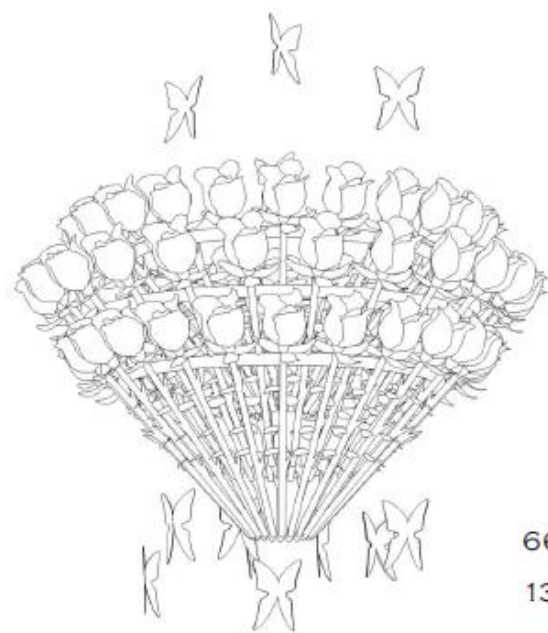

66 BUD ROSES OPAL. G4 5W
13 BUTTERFLY TRANSP/COLORS