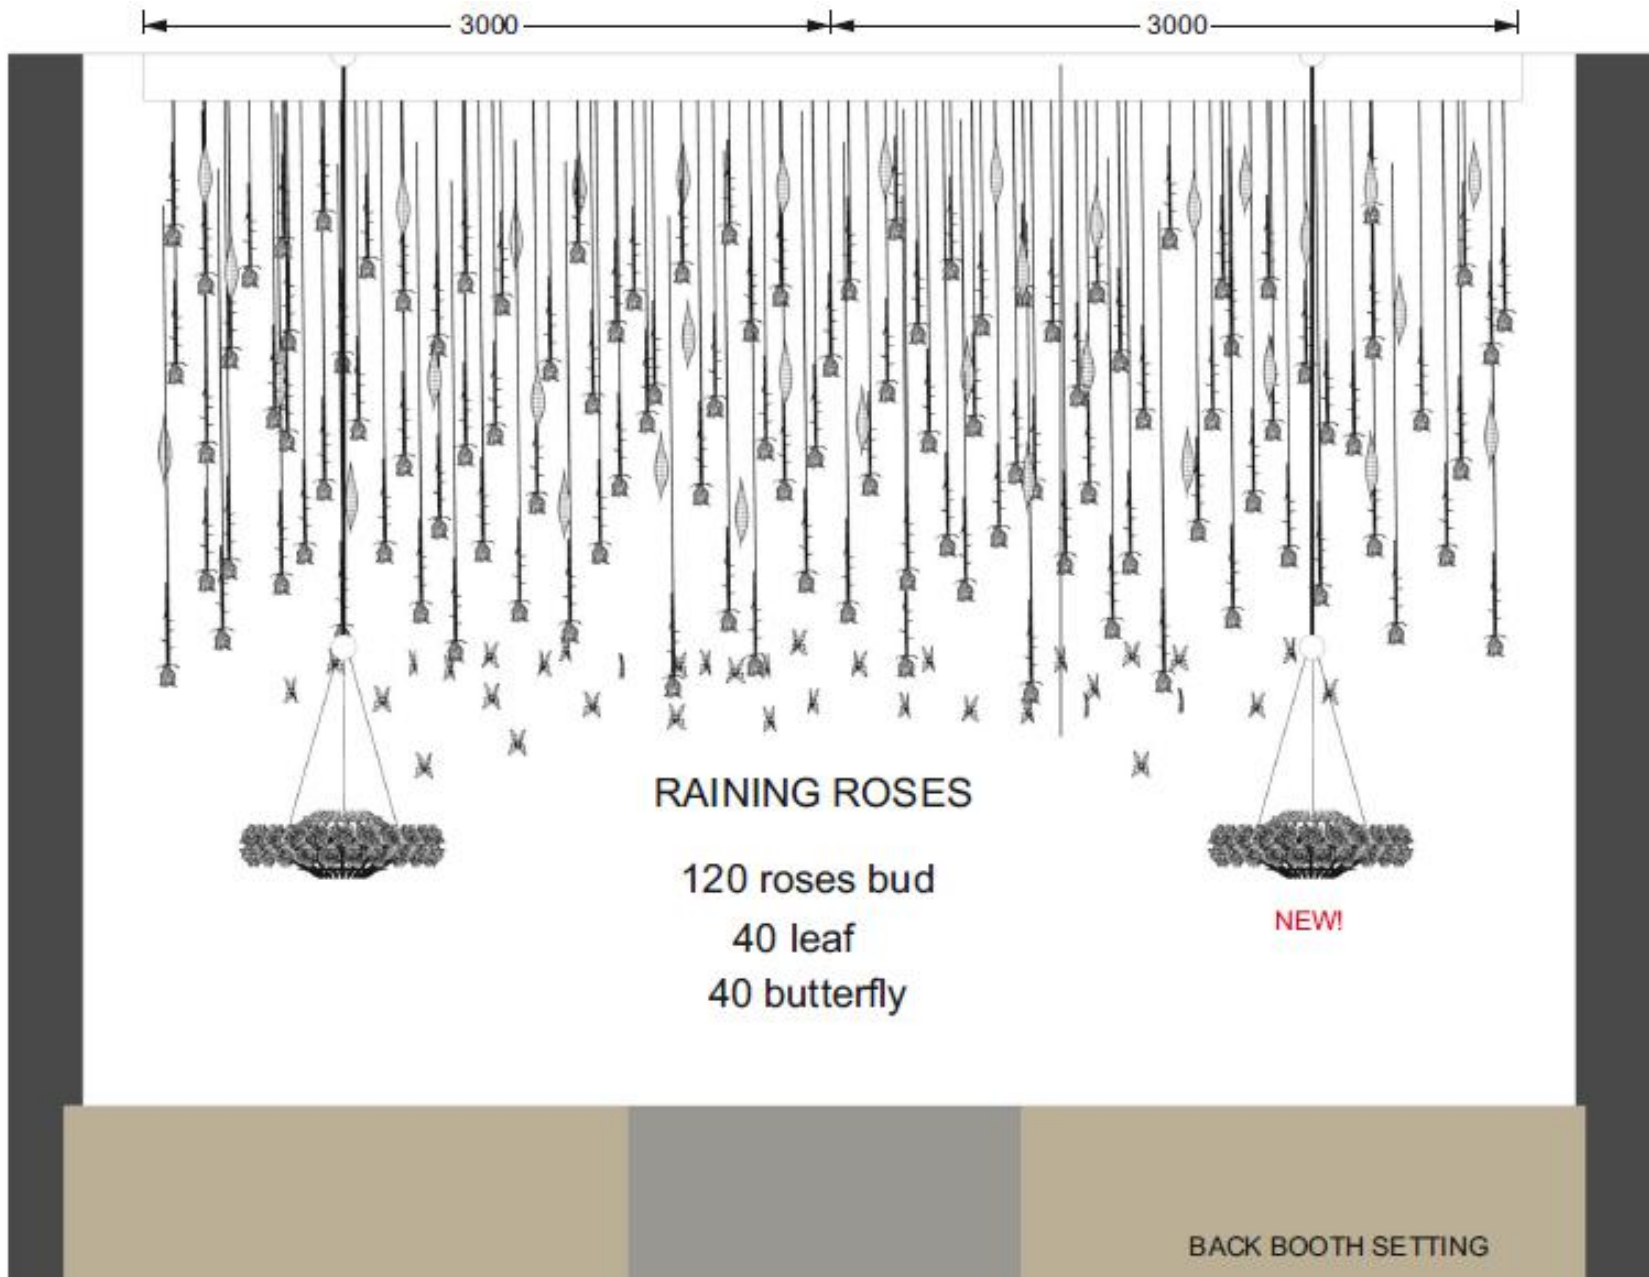

LIGHTSCULPTURES

DESIGNED BY FRANCESCO CAPPUCCIO

LED RGB SYSTEM

LIGHTSCULPTURES
DESIGNED BY FRANCESCO CAPPUCCIO

RAINING ROSES

120 roses bud

40 leaf

40 butterfly